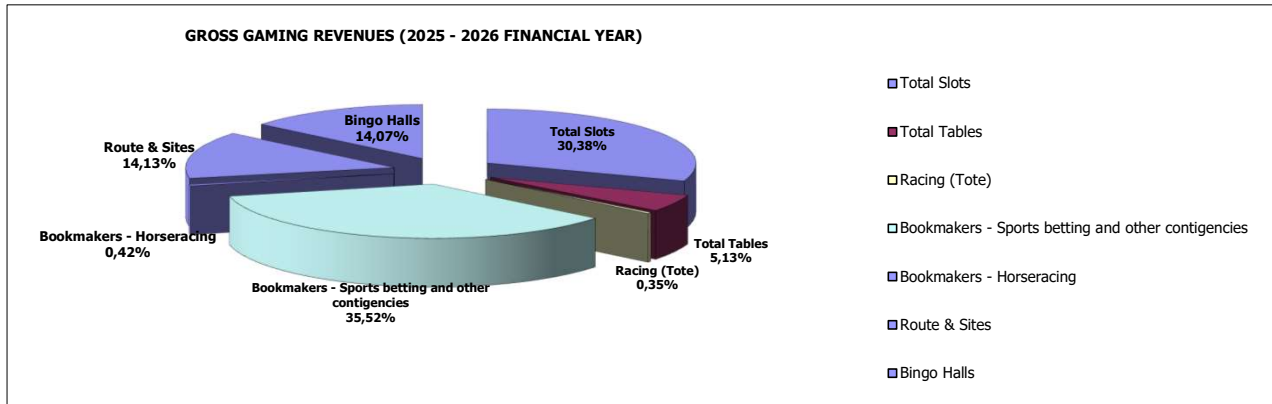

**EASTERN CAPE GAMBLING BOARD
GROSS GAMING REVENUES 2025 - 2026**

*Revenue above was generated from the listed sites and devices

SITES & DEVICES 2025 - 2026

		April	May	June	July	August	September	October	November	December	January	February	March
Slots	Casinos	2061	2027	2027	2027	2027	2027						
	LPM's	1836	1815	1815	1815	1815	1815						
	Bingo Halls	2151	2151	2151	2151	2151	2151						
Tables	Casinos	66	66	66	66	66	66						
Sites	Horse-racing	57	57	57	57	57	57						
	Casinos	5	5	5	5	5	5						
	LPM's	164	164	164	164	159	159						
	Bingo Halls	15	15	15	15	15	15						