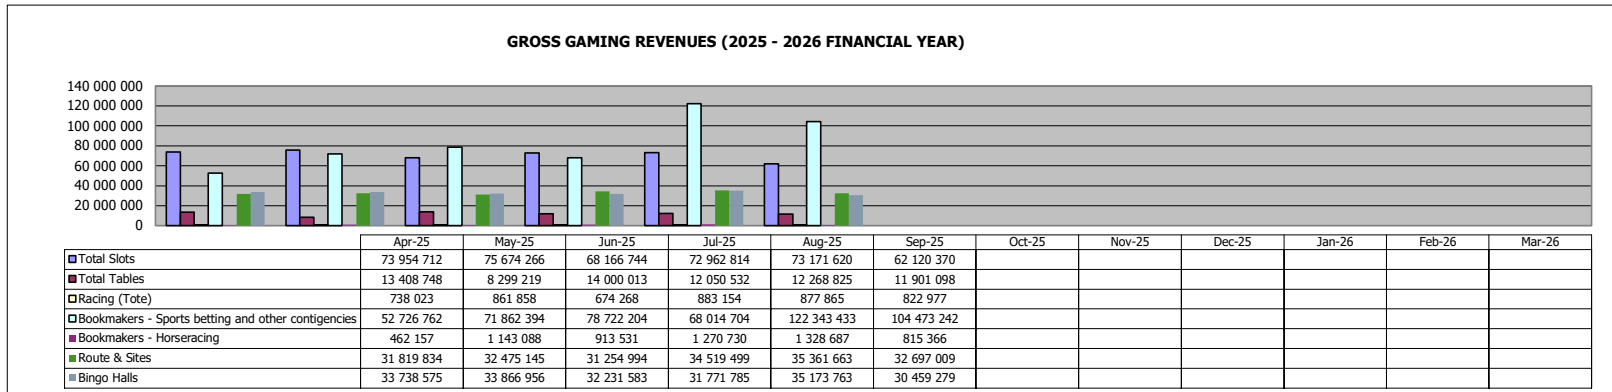

**EASTERN CAPE GAMBLING BOARD
GROSS GAMING REVENUES 2025 - 2026**

*Revenue above was generated from the listed sites and devices

SITES & DEVICES 2025 - 2026

		April	May	June	July	August	September	October	November	December	January	February	March
Slots	Casinos	2061	2027	2027	2027	2027	2027						
	LPM's	1836	1815	1815	1815	1815	1815						
	Bingo Halls	2151	2151	2151	2151	2151	2151						
Tables	Casinos	66	66	66	66	66	66						
Sites	Horse-racing	57	57	57	57	57	57						
	Casinos	5	5	5	5	5	5						
	LPM's	164	164	164	164	159	159						
	Bingo Halls	15	15	15	15	15	15						